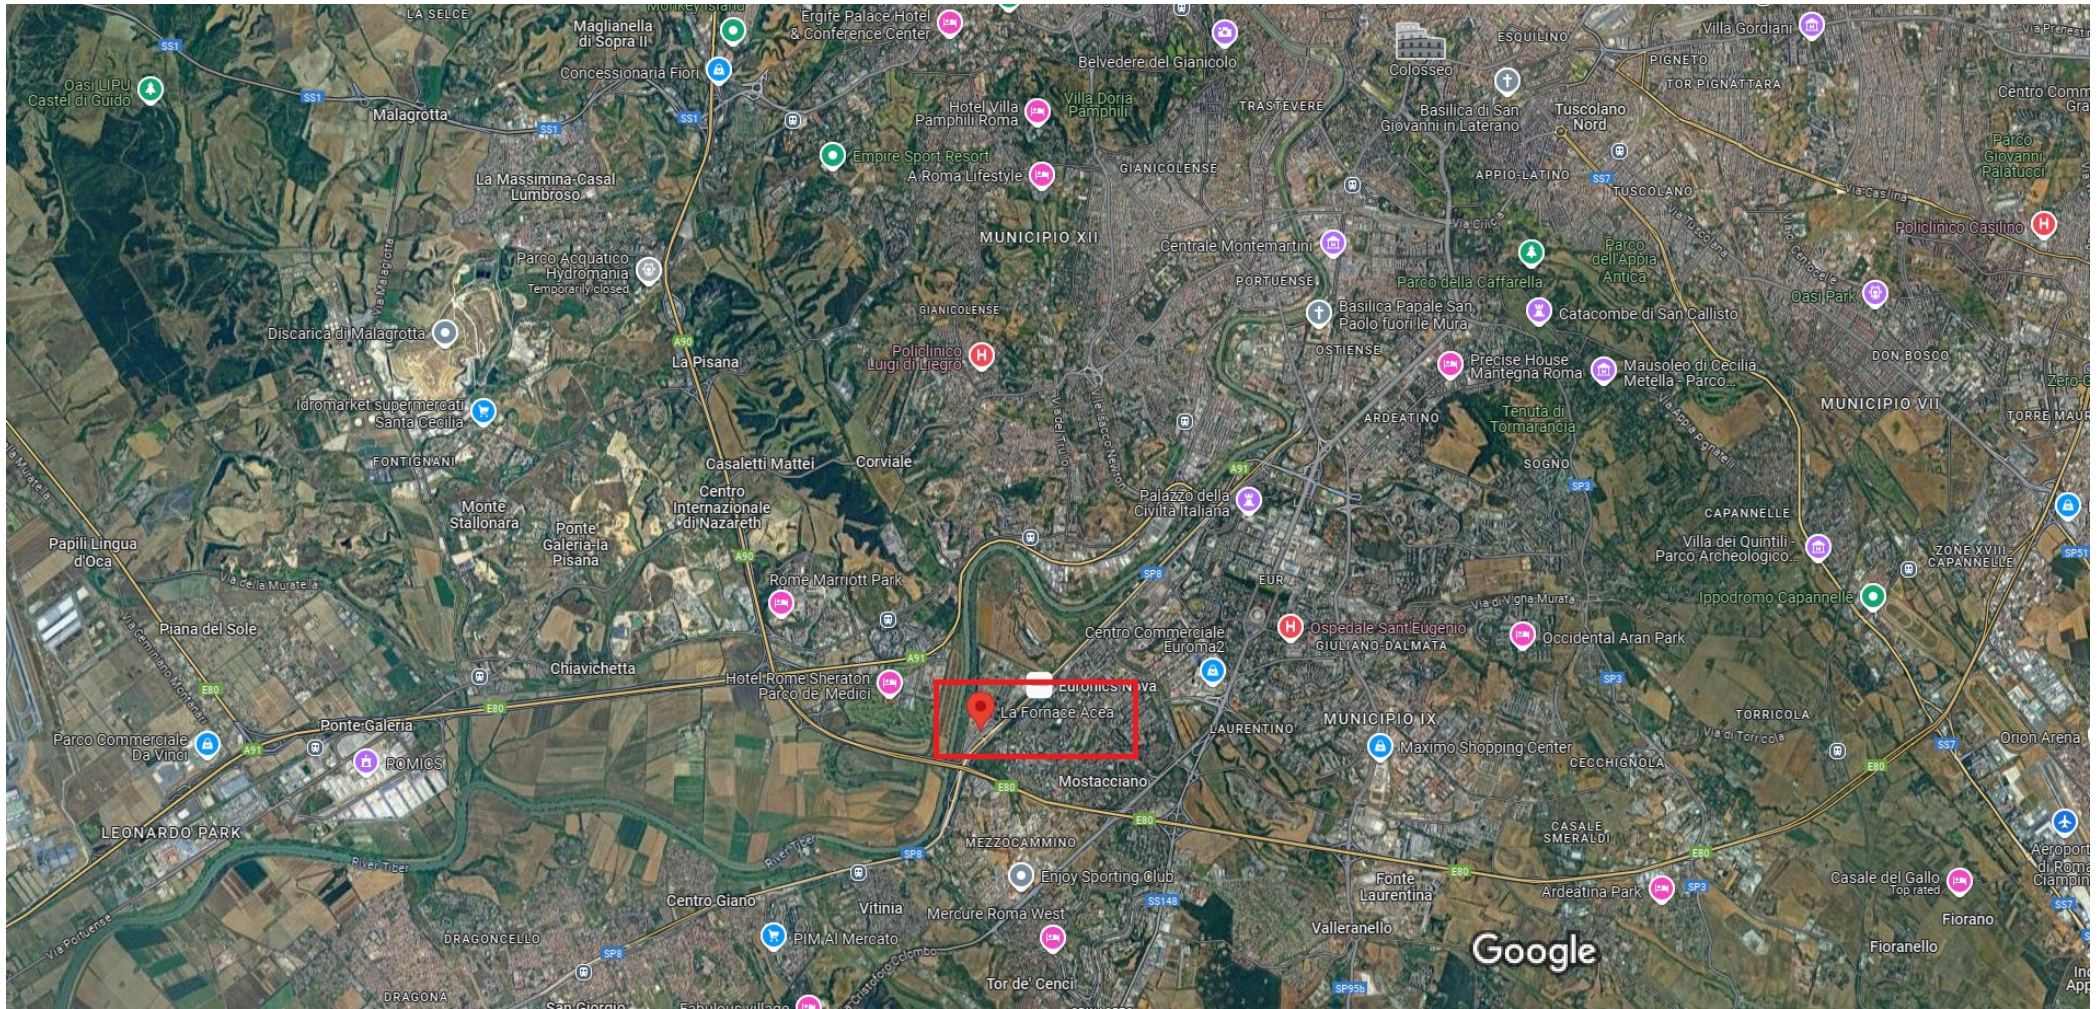

# Google Maps La Fornace Acea

Imagery ©2024 Airbus, CNES / Airbus, Landsat / Copernicus, Maxar Technologies, Map data ©2024 1 km

## La Fornace Acea

4.5 ★★★★★ (55) ⓘ

Function room facility

Overview

Reviews

About

Directions

Save

Nearby

Send to  
phone

Share

Via dell'Equitazione, 00144 Roma RM, Italy

RC6F+Q7 Rome, Metropolitan City of Rome  
Capital, Italy

Send to your phone

Claim this business

Your Maps activity